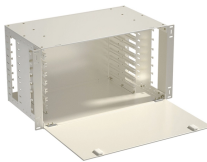

GSL ENERGY's Outdoor Cabinet ESS is a comprehensive energy storage solution. Packing 215kWh & 768V, it integrates batteries, refrigeration, fire protection, & dynamic monitoring.