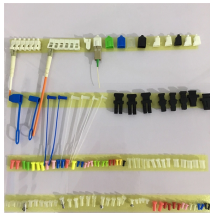

Huawei's One Site One Cabinet power cabinet solution uses a compact, high-density design to simplify site management, reduce energy use, and support sustainable operations.