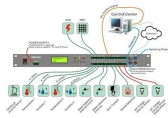

The MA5680T works as an Optical Line Terminal (OLT) on a GPON network to work with the Optical Network Unit (ONU) and the Optical Network Terminal (ONT). The MA5680T supports rich network ...