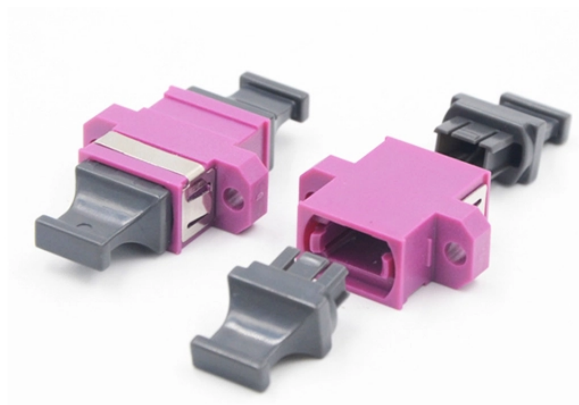

Essential Cable Tray Accessories for Electricians

Essential Cable Tray Accessories for Electricians

These are the most corrosion-resistant tray systems we offer for routing cable and hose in configurations such as curves, slopes, and tees. Cut, bend, and connect the wire mesh trays.

To enhance the performance and functionality of cable trays, various accessories are used, including: 1. Cable Tray Covers. 2. Cable Clamps & Fasteners. 3. Cable Dropouts & Bushings. 4. Splice Plates & ...

Cable Tray Washer Kit, Steel (50 Pack) Cable Tray Splicer, Washer Kit, Material: Carbon Steel, Finish: Electroplated Zinc, Package of 50

Explore a detailed guide to cable tray accessories and understand their uses in ensuring safety, stability, and efficiency in electrical system installations.

Cable tray accessories including light, medium, and heavy duty cable tray. Durable cable tray widths from 50mm to 150mm for all installations.

Cable ladder trays and accessories are essential components for organizing and supporting heavy cable runs in telecom, broadband, and electrical installations. Built for strength, durability, and versatility, ...