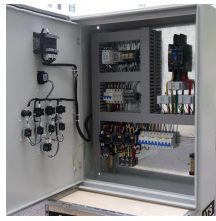

Cable tray accessories including light, medium, and heavy duty cable tray. Durable cable tray widths from 50mm to 150mm for all installations.

Cable ladder trays and accessories are essential components for organizing and supporting heavy cable runs in telecom, broadband, and electrical installations. Built for strength, durability, and versatility, ...