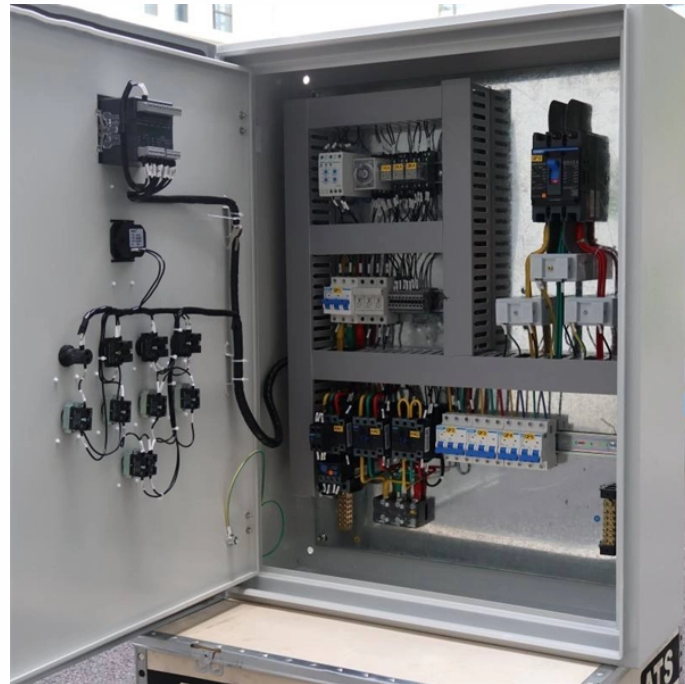

Est interface

Overview

Register your engine to access parts and service content. With Perkins Electronic Service Tool (EST), you can diagnose engine fault codes yourself. EST is comprised of a hardware and software interface kit, which a user can use to communicate with Perkins 2300/2800 electronic engines (FG Wilson 300 750 KVA range) and FG. Perkins EST Interface compatible with 2018A Perkins EST diagnostic software, Perkins EST Diagnostic Adapter without Bluetooth, Perkins Electronic Service Tool Communicate with Perkins EST for Perkins truck diagnosis till 2020. This communication is established via a J1939 data link. All in all, the PERKINS EST interface provides the user with an effective. EST is comprised of a hardware and software PERKINS EST Diagnostic Adapter.

Est interface

EST is comprised of a hardware and software EST is comprised of a hardware and software interface kit, which a user can use to communicate with Perkins 2300/2800 electronic engines (FG Wilson 300 ...