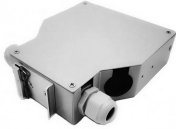

Proper installation, wiring, and usage are critical to ensuring the safety and functionality of these systems. Below, we will discuss the correct wiring methods for an explosion-proof...