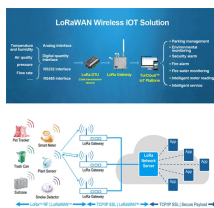

Electrical Junction Box Export data is a record of global trade transactions involving Electrical Junction Box products. It includes shipment details like HS code, importer/exporter names, quantity, price, ...