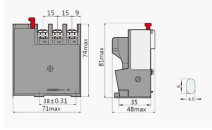

FTTR is an advanced version of fiber optic technology. It comprises the laying of optical fibers to remote nodes to ensure an entire home or even a building gets access to the robust ...

Contact Us

For more information, pricing, or custom solutions, please contact us:

Website: <https://indzawo.co.za>

Email: sales@indzawo.co.za

Phone: +27 71 296 8473

Address: 22 Quantum Street, Midrand, 1685, Gauteng, South Africa

This document is for informational purposes only. Specifications subject to change without notice.