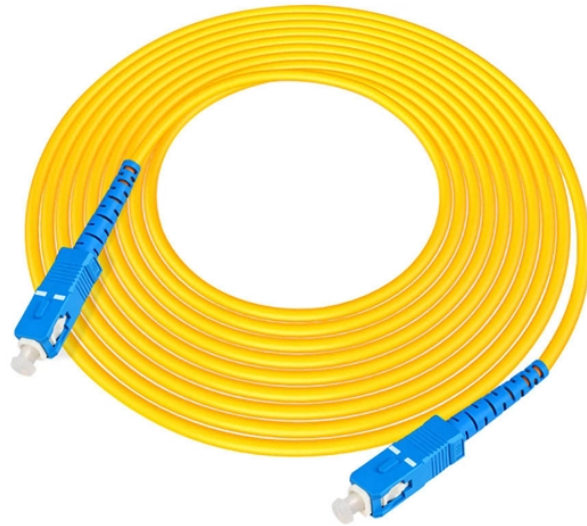

FTTR Router Fiber Optic Version

FTTR Router Fiber Optic Version

FTTR is an advanced version of fiber optic technology. It comprises the laying of optical fibers to remote nodes to ensure an entire home or even a ...

Enter FTTR (Fiber to the Room) — a next-generation home networking standard that extends optical fiber directly into each room, offering ...

Huawei's fiber to the room (FTTR) solution extends fibers to rooms and provides various gigabit Wi-Fi 6 master/slave FTTR units, all-optical components, and optical cable construction tools, enabling users ...

Enter FTTR (Fiber to the Room) — a next-generation home networking standard that extends optical fiber directly into each room, offering unmatched speed, stability, and coverage.

FTTR (Fiber to the Room) is a new type of architecture in PON systems that can provide a real full-house fiber coverage by bringing fiber directly to every room or every apartment in an ...

Fiber to the Room (FTTR) is a possible solution to issues with indoor connectivity. Demands for high bandwidth, high bit rates in both directions, low latency, and service reliability are constantly growing.