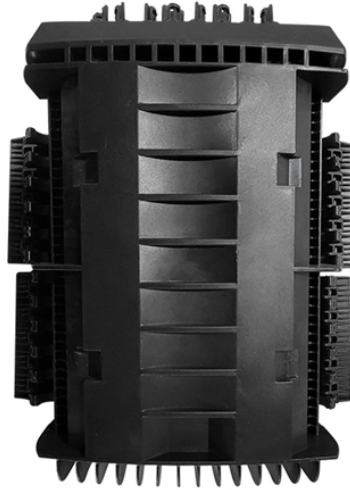

Fiber Optic Adapter and Housing

Fiber Optic Adapter and Housing

Optimize data center efficiency with our fiber adapter panel. With a range of connector options, enable efficient deployment and future modifications of your network.

Fiber Optic Connector Housings provide the mechanism for snapping into a mating sleeve (adapter) whether it is board mount, free hanging, or panel mount.

Explore our range of single mode fiber connectors and fiber connections at CommScope. Our high-quality MPO connectors ensure reliable and efficient data transmission.