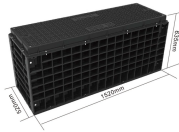

Fiber Optic Connector Housings provide the mechanism for snapping into a mating sleeve (adapter) whether it is board mount, free hanging, or panel mount.

Explore our range of single mode fiber connectors and fiber connections at CommScope. Our high-quality MPO connectors ensure reliable and efficient data transmission.