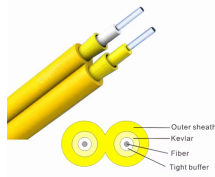

Fiber Optic Box Ic-Ic Single Mode

Fibertronics, Inc. is an SBA certified woman-owned small business providing USA manufactured customized fiber optic and low voltage cable assemblies, and products for distribution.

This guide will explain their functions, discuss the role of single-mode LC connectors in modern fiber optic systems, and present the logic for their adoption on a broader scale.

- Comprehensive Setup: Includes a 12-strand LC pigtail and duplex fiber couplers. The optical fiber couplers are pre-configured, and fiber pigtail cables are neatly inserted for immediate deployment.