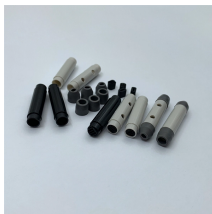

Fiber Optic Cable Metal Protective Sleeve

Fiber Optic Cable Metal Protective Sleeve

Get the facts on dietary fiber foods (soluble, insoluble), high-fiber foods, its health benefits (weight loss), and why it's important to get your daily intake of fiber.

Chia seeds, blackberries, kidney beans and lentils top the list of foods high in fiber. Fiber keeps your digestion regular and lowers your risk of some cancers.

Designed for durability and reliability, the sleeves are constructed with an inner EVA meltable adhesive tube, and a polyolefin heat shrink outer tube. The strength member within the sleeve is made of ...

If the goal is to add more fiber to your diet, there are lots of great options. Fruits, vegetables, grains, beans, peas and lentils all help you reach that daily fiber goal.

Corning offers a variety of splice protection choices to meet your needs. All the types of protection allow individual fiber access in the splice tray. Corning offers heat-shrink protection in both single-fiber and ...

Our Fiber Optic Splice Sleeves with Steel Rods provide the required protection needed at the fusion splice junction area.

KITCO's "Standard Size" fusion splice protection sleeve is designed to provide a robust performance and meet all MIL-PRF-24623/6A specifications. These sleeves have an after shrink diameter of ...