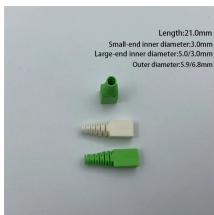

The main purpose of a fiber optic splice protection sleeve is to provide mechanical reinforcement and environmental sealing for a bare fusion splice. It protects the fragile glass joint from physical damage, ...