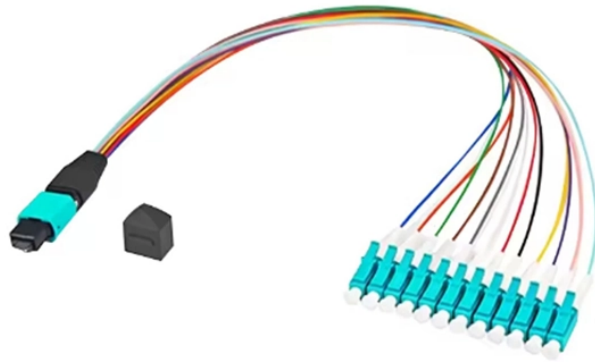

Fiber Optic Cable Quick Switching and Connection

Fiber Optic Cable Quick Switching and Connection

Explore the benefits of using LC quick connectors for rapid fiber optic installation. Learn about best practices and connector advantages.

OCC | sku: RFC-LC8 OCC LC Singlemode Xpress Ultra Fiber Connector 900um - RFC-LC8 \$13.40
[Add to Cart](#)

Our Fiber Optic Connectors are designed for quick, reliable terminations in the field. These pre-polished simplex fiber optic quick connectors provide a fast and efficient solution for emergency repairs or non ...

There are connectors designed for single mode and multimode fiber optic cables, which differ in core size, bandwidth, and optimal use cases as explained in this comprehensive guide to ...

Leviton has everything you need to properly terminate your fiber network, with a wide selection of solutions that address a variety of networking needs.