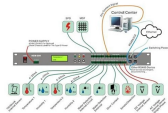

Get the facts on dietary fiber foods (soluble, insoluble), high-fiber foods, its health benefits (weight loss), and why it's important to get your daily intake of fiber.