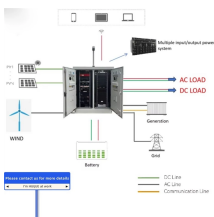

Enjoy fiber internet, TV & phone services from Frontier. Explore the best Internet, TV, and phone packages and deals we offer. More digital solutions available.