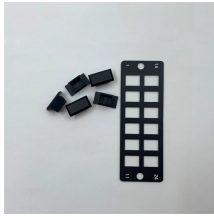

A termination box is a distribution box specially designed for the management of fiber cables. Its core use is to terminate fiber optic cables and connect the cable's core and pigtail. The typical termination ...