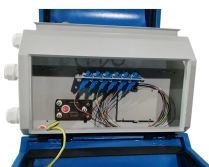

Discover the best assortment fiber optic enclosures and interconnect boxes. We have one of the largest inventories available. Expert tech support available to assist you. Call or check out what's available ...