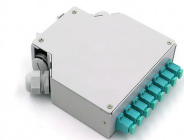

Get the facts on dietary fiber foods (soluble, insoluble), high-fiber foods, its health benefits (weight loss), and why it's important to get your daily intake of fiber.