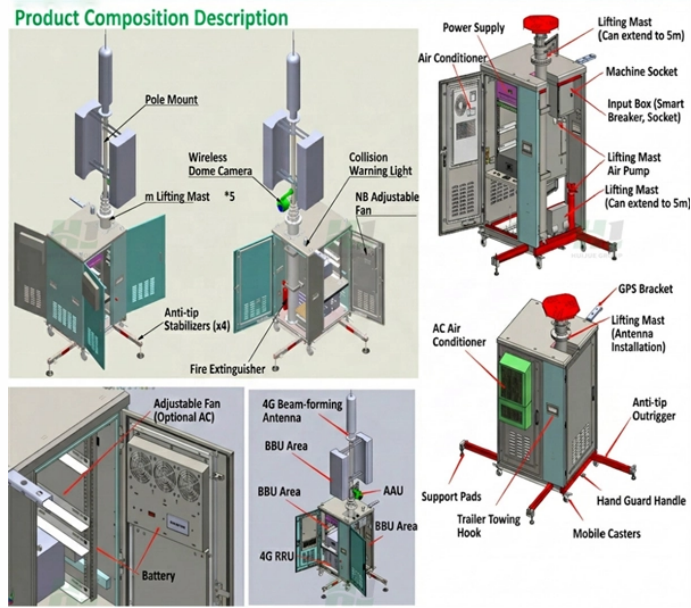

Indzawo Optic Connect

Fiber Optic ODF Frame Price