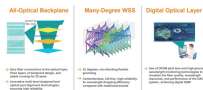

Uncover the Ultimate Deal: Get Your Hands on a Cutting-edge 12-144 Core Optic Distribution Frame at Unbeatable Prices! Upgrade your Network Infrastructure and Connect with lightning-fast Optical ...