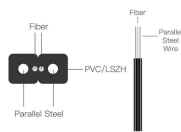

A fiber optic sensor and two fiber optics made of plastic or glass fibers make up a fiber optic system. The sensor contains a light source (transmitter), typically an LED, and a photodiode (receiver).

While single mode receivers are intended for use with single mode fiber patch cables, our multimode receivers are designed to accept input from multimode or single mode optical fiber connectors, ...

Shop DigiKey's large in-stock selection of Fiber Optic Receivers. View inventory, pricing and order now for same day shipping!

This fiber optic receiver consists of an optical detector or a photodetector, and a low-noise amplifier. The incoming light signal from the single-mode or multi-mode optical cable reaches the fiber optic receiver.