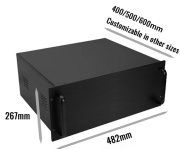

This switch provides 8-port 10/100/1000M RJ45 and 2-port 1000M SFP fiber ports. Users may need to use different SFP modules, such as 1000Base-T, 1000Base-SX, 1000Base-LX.

Search Newegg for fiber optic switch. Get fast shipping and top-rated customer service.

This switch provides 8-port 10/100/1000M RJ45 and 2-port 1000M SFP fiber ports. ...

These switches are built using mature and highly reliable MEMS technology, achieving a low insertion loss and high channel isolation. The FOS-1000 fiber optic switches have been tested over millions of ...