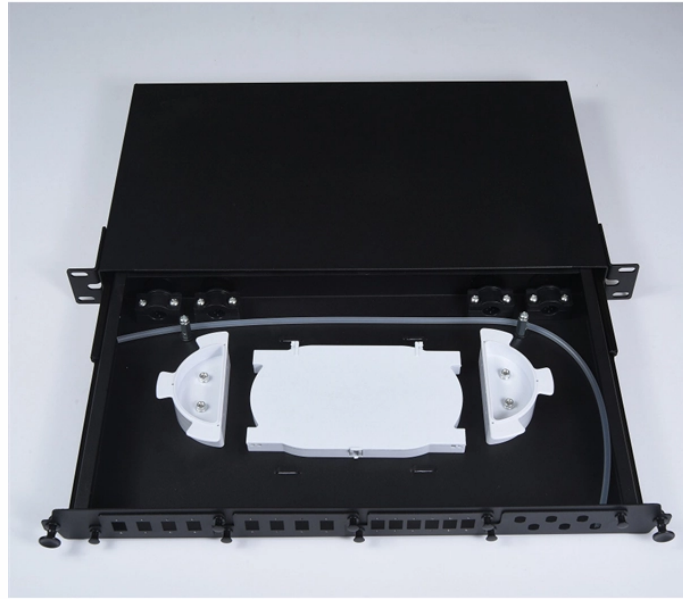

Fiber distribution box wall fixing

Fiber distribution box wall fixing

Whether it's in a small residential unit or a multi-level commercial facility, this wall mount solution offers a low-investment, high-reliability approach to fiber distribution.

A compact wall box for fiber optics with pre-assembled Multimode OM4 SC adapters and pigtailed. Both the lid and the adapter plate may be removed, making simple access for working in the box.

OTRANS manufactures cable distribution products for network wire management, includes optical fiber distribution frame, rack mount fiber optic patch panel, wall mount fiber patch panel, fiber cable copper ...

CommScope wall boxes offer efficient fiber connectivity. Easy installation, versatile sizes, and superior cable management.

Fiber is the general name for certain carbohydrates -- usually parts of vegetables, plants, and grains -- that the body can't fully digest. While fiber isn't broken down and absorbed like...

Plugsters wall mount optical termination enclosures and distribution boxes include solutions for patch cable interconnection or a combination of splicing and patching. We separate these products into ...