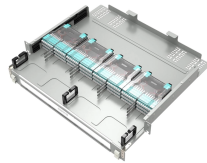

Fiber distribution box wall fixing

Fiber distribution box wall fixing

Whether it's in a small residential unit or a multi-level commercial facility, this wall mount solution offers a low-investment, high-reliability approach to fiber distribution.

A compact wall box for fiber optics with pre-assembled Multimode OM4 SC adapters and pigtailed. Both the lid and the adapter plate may be removed, making simple access for working in the box.

OTRANS manufactures cable distribution products for network wire management, includes optical fiber distribution frame, rack mount fiber optic patch panel, wall mount fiber patch panel, fiber cable copper ...

CommScope wall boxes offer efficient fiber connectivity. Easy installation, versatile sizes, and superior cable management.

Fiber is the general name for certain carbohydrates -- usually parts of vegetables, plants, and grains -- that the body can't fully digest. While fiber isn't broken down and absorbed like...

Plugsters wall mount optical termination enclosures and distribution boxes include solutions for patch cable interconnection or a combination of splicing and patching. We separate these products into ...