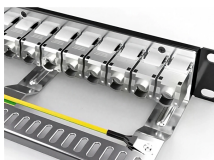

Fiber distribution box wall fixing

Fiber distribution box wall fixing

Whether it's in a small residential unit or a multi-level commercial facility, this wall mount solution offers a low-investment, high-reliability approach to fiber distribution.

A compact wall box for fiber optics with pre-assembled Multimode OM4 SC adapters and pigtailed. Both the lid and the adapter plate may be removed, making simple access for working in the box.

OTRANS manufactures cable distribution products for network wire management, includes optical fiber distribution frame, rack mount fiber optic patch panel, wall mount fiber patch panel, fiber cable copper ...