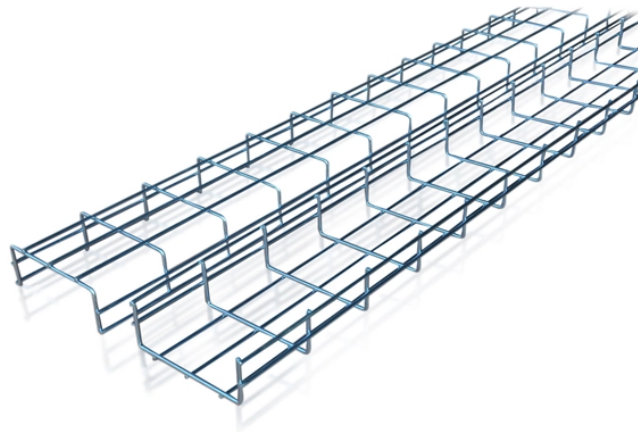

Fiber optic cable box with 2 cores

Fiber optic cable box with 2 cores

This fiber terminal box (FTB) offers 4 cable ports, provides effectively fiber management for FTTH system at the customer end.

Optical termination box for indoor usage with a capacity of two cores with SC simplex adapters, and four cores with LC duplex adapters.

4 Core FTTH Fiber Distribution Box, 4 Port Fiber Distribution Box Splitter Box, for SC, FC, E2000 Adapters Add to cart Fiber Optic Terminal Junction Box 2 Ports Fiber Panel Desktop Box for FTTH, ...

Have any questions? Talk with us directly using LiveChat.

The 2 Core Fiber Optic Distribution Box serves as a termination ...

The 2 port indoor fiber terminal outlet supports up to 2 SC/LC adapters, allowing installers to connect optical fibers to end-user homes in FTTH/FTTB deployments.

The 2 Cores Fiber Distribution Box (FDB-102A-1) IP-55 SC Connector PLC Splitter is a compact and rugged outdoor enclosure designed to provide a safe and secure environment for fiber ...

Our 2 core indoor fiber termination box showcases an innovative design focused on protecting your fiber connection joint. Its sliding cover mechanism offers exceptional shielding against potential damage, ...