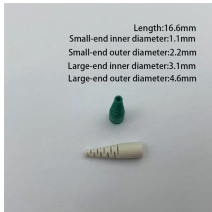

Broadstick provides fiber optic cable that exceeds the ANSI/TIA 568-C.2. The Broadstick fiber cable provides a high quality connection for Data Centers telecom rooms, equipment distribution areas, ...