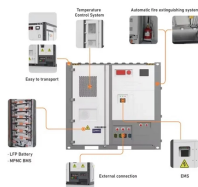

The FiberRunner Cable Routing System is built to separate, route, and protect fiber optic and high-performance copper cabling. With a maintained minimum of a 2-inch bed radius, your fittings are ...