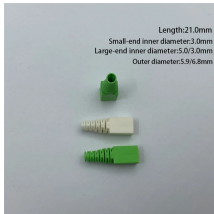

Description: Straight channel sections support and carry cables horizontally throughout a fiber cable routing system. Available in 6.5ft lengths; channels can be cut to size and connected to additional ...