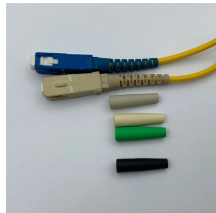

Q3: What is the difference between SC and LC connectors? A: LC is smaller (half the size of SC) and supports higher port density, making it the ...

The LC connector is a miniaturized version of the SC connector, featuring a 1.25mm ferrule, which makes it ideal for high-density applications. It uses a latch mechanism similar to an ...

Compare LC, SC, FC & ST fiber-optic connectors — size, coupling, and ideal use cases — to help you choose the best fit for your network setup.

Explore LC vs SC fiber connector types to understand their uses, benefits, and compatibility in fiber optic network setups.

The choice between LC and SC connectors shapes how a fiber optic network performs under real-world demands. Connector size, latching style, performance metrics, and application-specific fit—each of ...

Understand the differences between LC, SC, and ST fiber connectors. Learn their use cases, specs, and how to choose the best one for your fiber optic network.

Q3: What is the difference between SC and LC connectors? A: LC is smaller (half the size of SC) and supports higher port density, making it the preferred option in data centers.