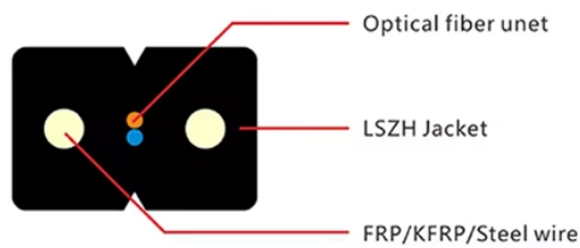

Fiber optic coupler sc simplex

Fiber optic coupler sc simplex

Extend Multiple SC Connections: Deploy faster and more organized with a 10-pack of flanged SC/APC simplex fiber couplers, ideal for fiber distribution panels and enclosures in large-scale installations

We offer many types of fiber adapters - for simplex or duplex cable; made of plastic or metal; single mode or multimode; with connector types such as FC, LC, SC, ST, MU, SMA-905 and SMA-906; and ...

Use this SC simplex coupler to pair two simplex SC patch cables together in either a standalone configuration or inside of a fiber patch panel using a fiber adapter panel.

The ICC SC Fiber Optic Keystone Coupler provides a simplex SC-to-SC feedthrough connection for singlemode and multimode fiber networks. Designed with a zirconia ceramic sleeve, the coupler ...

Optical cable adapters/couplers to connect fiber optic patch cables in single mode or multimode ST, SC, LC, FC connectors.

This SC Simplex Singlemode Coupler / Mating Sleeve is designed to couple together simplex SC UPC patch cables or connectors. This fiber optic coupler / adapter provides precise mating of fiber optic ...