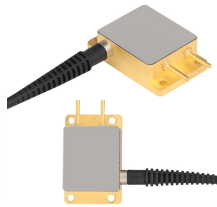

In order to reach the full potential of your fiber optic network, Primus Cable provides a range of Fiber Splice Closures.

The PPC Fiber Optic In-Line Splice Closures (FISC) are specially designed to provide reliable and long-lasting protection for optical fibers and splices, combined with maximum ease of installation and ...

Vertical Fiber Optic Splice Closure looks like a dome, thus it is also called dome fiber optic splice closure or fiber dome closure. The dome shape makes it easy to be buried in many ...

Fiber splice closures protect spliced fiber optic cables in indoor and outdoor installations. They protect spliced fibers from tensile stress, moisture, and temperature fluctuations.

Corning Fiber Optic Splice Closures are designed for splicing fibers in aerial, duct and buried applications.

Explore reliable optical fiber splice closures for network deployment. Our closures prioritize reliability, installability, and flexibility.

This 96 core vertical fiber splice closure is a sealed enclosure with 5 cable ports for fiber optic cable entry and exit. It is designed to protect and manage fiber optic splices in aerial and underground ...