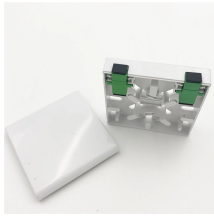

The FOTB-002 termination box features 2 input ports designed for cables up to 11 mm in diameter and 12 output ports supporting cables up to 3 mm, making it ideal for fiber distribution in compact network ...

Contact Us

For more information, pricing, or custom solutions, please contact us:

Website: <https://indzawo.co.za>

Email: sales@indzawo.co.za

Phone: +27 71 296 8473

Address: 22 Quantum Street, Midrand, 1685, Gauteng, South Africa

This document is for informational purposes only. Specifications subject to change without notice.