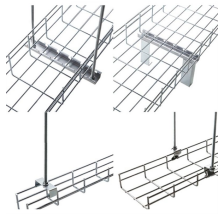

Submit your requirements or design draft to us, and we'll provide a free design and deliver a high-quality prototype in just 15 days - ensuring your project stays on schedule with speed and precision.

The distribution junction box plays a crucial role in various applications, including solar and wind energy sites, industrial factories, and temporary construction sites, ensuring the reliability of power ...

Whether you need a portable power distribution box, a standard power box, or a custom solution, SX is your trusted partner. Invest in SX power boxes today and experience the difference in quality and ...