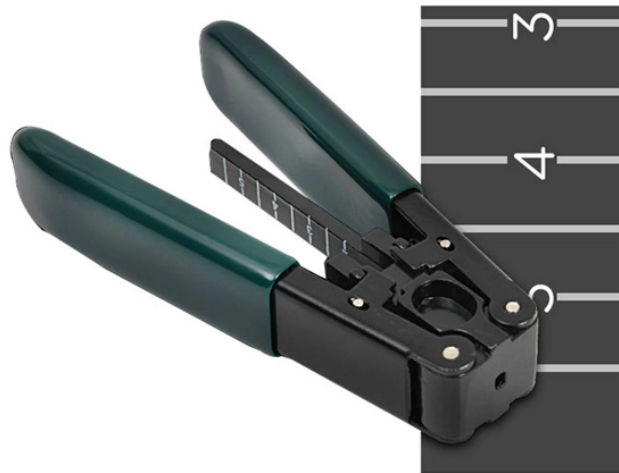

# Finland FOB price butterfly drop cable 12 cores

## Overview

This cable is available to buy in many different colours, thicknesses and constructions including armoured. It is ideal for applications such as telecommunications networks, Fibre to the Home (FTTH) and CATV Cable TV. 8mm and weighs 47kg per Kilometer. 12 Core Drop Fiber Optic Cable FTTH (Fiber to the home) drop cable, the outer skin is generally black and white, the diameter is relatively small, and the flexibility is good; the cross section is 8-shaped, the reinforcing member is located at the center of the two circles, and the metal or. Butterfly Flat Structure: The FTTH drop cable features a centrally positioned optical fiber unit with two parallel FRP strength members, enhancing protection and structural stability. FTTH outdoor drop cable (GJYXFCH/GJYXCH) is also called self-supporting butterfly drop optical cable which consists. ● Novel groove design, easily strip and splice, simplify the installation and maintenance. 0mm steel wire for self-supporting Two pieces of steel wires as strength member, G652. A optical fiber 1 up to 4 cores, LSZH outer jacket, 1. Briticom © offers Armoured Butterfly-Shaped.

Butterfly Flat Structure: The FTTH drop cable features a centrally positioned optical fiber unit with two parallel FRP strength members, enhancing protection and ...

Butterfly Flat Indoor Drop Cable is widely used in fiber to the home (FTTH) network system, which can directly connect the communication line from the LAN to the end users.

It is suitable for entering the house by pipe or distribution openly. The unique 8-shaped structure of the drop cable can realize the field end in the shortest time. Drop cable, as an important ...

Home > Product > Optical fiber cable > FTTH DROP FIBER > GJYXCH / GJYXFCH (With Messenger)