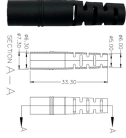

Finland FOB price butterfly drop cable 12 cores

FTTH 12 Core Drop cable Fiber Optic Cable FTTH (Fiber to the home) drop cable, the outer skin is generally black and white, the diameter is relatively small, and ...