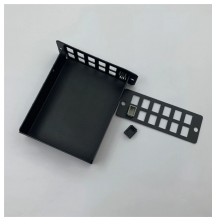

## Overview

This cable is available to buy in many different colours, thicknesses and constructions including armoured. It is ideal for applications such as telecommunications networks, Fibre to the Home (FTTH) and CATV Cable TV. 8mm and weighs 47kg per Kilometer. 12 Core Drop Fiber Optic Cable FTTH (Fiber to the home) drop cable, the outer skin is generally black and white, the diameter is relatively small, and the flexibility is good; the cross section is 8-shaped, the reinforcing member is located at the center of the two circles, and the metal or. Butterfly Flat Structure: The FTTH drop cable features a centrally positioned optical fiber unit with two parallel FRP strength members, enhancing protection and structural stability. FTTH outdoor drop cable (GJYXFCH/GJYXCH) is also called self-supporting butterfly drop optical cable which consists. ● Novel groove design, easily strip and splice, simplify the installation and maintenance. 0mm steel wire for self-supporting Two pieces of steel wires as strength member, G652. A optical fiber 1 up to 4 cores, LSZH outer jacket, 1. Briticom © offers Armoured Butterfly-Shaped.

## Finland FOB price butterfly drop cable 12 cores

FTTH 12 Core Drop cable Fiber Optic Cable FTTH (Fiber to the home) drop cable, the outer skin is generally black and white, the diameter is relatively small, and ...

Butterfly Flat Structure: The FTTH drop cable features a centrally positioned optical fiber unit with two parallel FRP strength members, enhancing protection and ...

Butterfly Flat Indoor Drop Cable is widely used in fiber to the home (FTTH) network system, which can directly connect the communication line from the LAN to the end users.

It is suitable for entering the house by pipe or distribution openly. The unique 8-shaped structure of the drop cable can realize the field end in the shortest time. Drop cable, as an important ...

Home > Product > Optical fiber cable > FTTH DROP FIBER > GJYXCH / GJYXFCH (With Messenger)