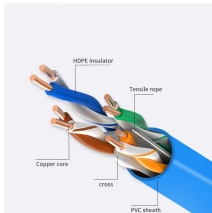

Breaking news and live updates on wildfires.