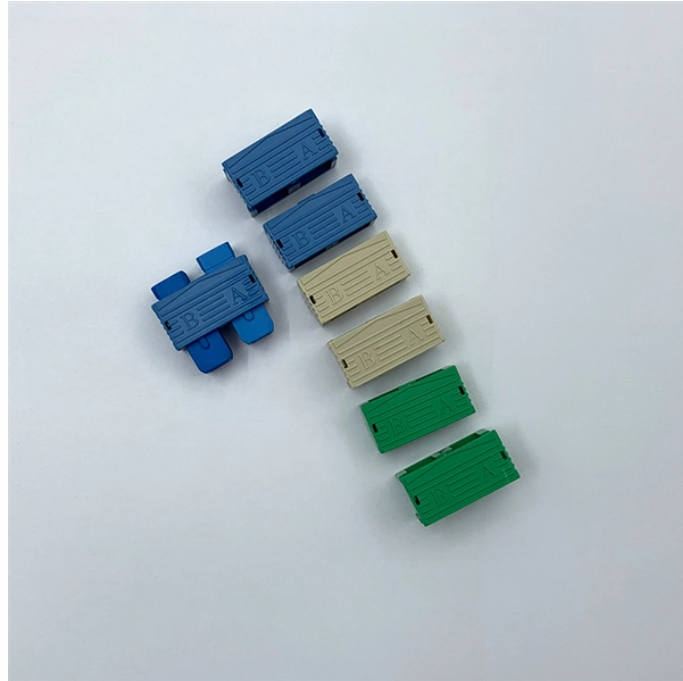

## Fire Distribution Box Back Panel

## Fire Distribution Box Back Panel

All cabinets for NOTIFIER fire alarm control panels are made from 16-gauge steel. The cabinet assembly comprises two main components: a backbox and a locking door.

Back Boxes Simplex 49WPBB-SVWR Weatherproof Back Box, S/V, Wall, Red Mfr. Part #: 49WPBB-SVWR SKU: 81149

The tile bridge offers ease of mounting for 4" and 8" speakers and speaker strobes to tiled ceilings. Model numbers: CBB-8, SSB-8 and SSB-4.

Weatherproof Alarm Bell Back Box – Universal Fit for Most 6–10 Inch Fire Bells – Compatible with Potter BBK-1, System Sensor WBB/ABBB, Edwards, Gentex, Wheelock