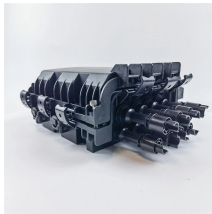

Breaking news and live updates on wildfires.