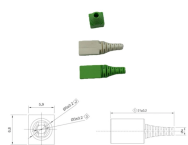

Choose from our selection of cable trays, including over 850 products in a wide range of styles and sizes. Same and Next Day Delivery.