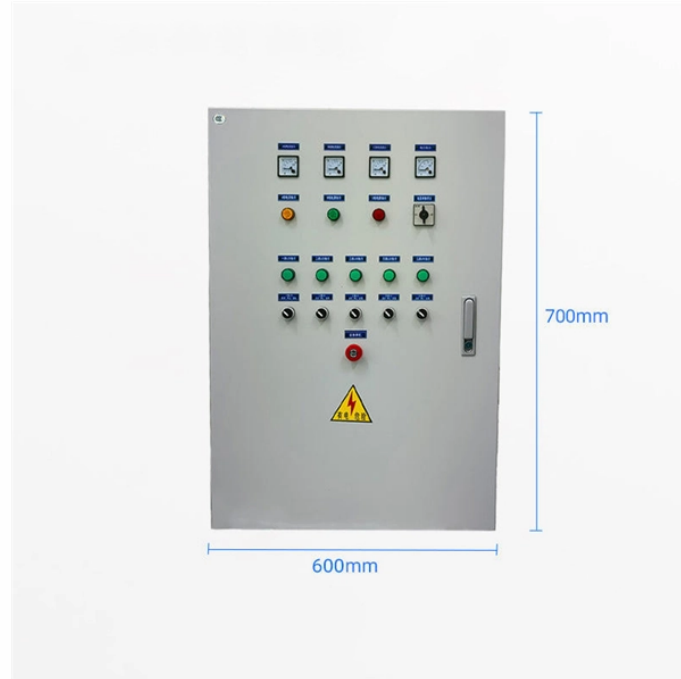

Indzawo Optic Connect

Franchise Connector 24 Cores