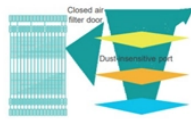

Indzawo Optic Connect

French PoE Switch DML

All-Optical Backplane