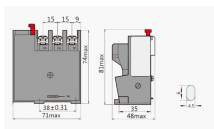

PoE makes better use of available LAN ports on compatible network switches. Instead of relying on a congested wireless network or doubling up cables, one for power and a second for data, ...