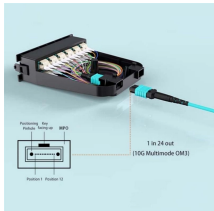

Cablofil is the global gold standard for total cable management. Explore the one-stop shop for innovative, fast, and dependable cable management systems including wire mesh tray, ladder cable ...

Steel Cable Tray Steel Cable Tray systems are Certified CSA Cable Tray, UL listed, and NEMA certified and are available in the following material types 316 Stainless Steel Cable Tray, 304 Stainless Steel ...