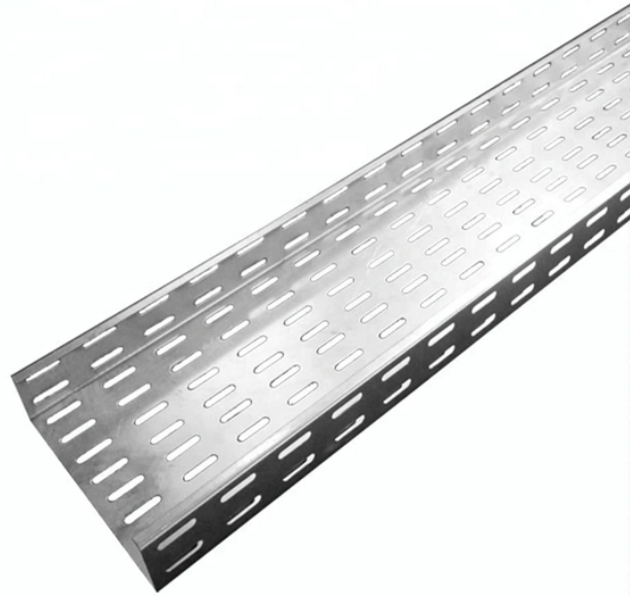

Gen cable trays

Gen cable trays

The cable is suitable for use in cable trays, aerial or direct burial installations. The cable is JP rated for installation in accordance with Part II of Article 334.

Genesis® Mini Split Tray Cable features the following quality and convenience characteristics: Bare Copper conductors for excellent conductivity and low voltage drop.

Cope is a premier brand of cable management solutions, featuring a full array of metallic and non-metallic cable tray. The offering includes ladder tray, channel tray, wire basket tray, and our newest ...

Explore standard sizes by tray type, understand width and depth limits, and see how to calculate and choose compliant cable tray sizes for real projects.

Explore precision-engineered Wire Mesh Tray built from high-quality welded steel, offering a safe, reliable pathway for low-voltage and data cables with a patented load-optimized design.

Tray Cable, #4 Copper, 12-16 KW, 2500' By Gen-Pro LLC TCERJP1216 3X4CU 2500 FT Tray Cable, #4 Copper, 12-16 KW, 600 Volt, Gray PVC Jacket, Sold by 1 Foot, 2500' Roll Gauge: 4 Material: Copper ...

Application: Multi-conductor all in one cable for connecting a generator to a transfer switch. JP (Joist Pull) rated per the 2017 NEC 336.10 (9). Black jacket and color coded inner conductors. Also known ...