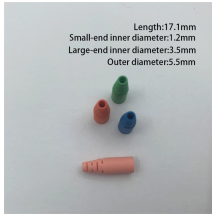

1. possessing the claimed character, quality, or origin; not counterfeit; authentic; real: genuine leather; a genuine antique. 2. properly so called: a genuine liberal. 3. free from pretense, affectation, or ...

GENUINE meaning: 1. If something is genuine, it is real and exactly what it appears to be: 2. If people or emotions.... Learn more.