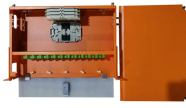

Definition of genuine adjective in Oxford Advanced Learner's Dictionary. Meaning, pronunciation, picture, example sentences, grammar, usage notes, synonyms and more.