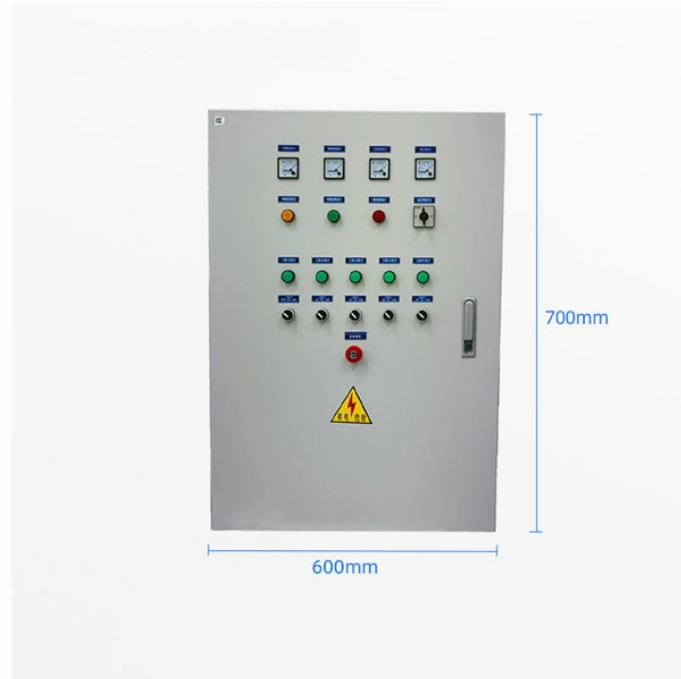

Ghana Overseas Warehouse Fiber Ethernet Switch LPO

Overview

This device is for use within several areas of fiber optic deployment, Premise (on site), OSP (outside plant), or FTTX (fiber to the subscriber) splicing. The D-Link 8-Port Gigabit Easy Desktop Switch (DGS-108) is a compact unmanaged switch that's perfect. 10m/100m mini size 8 ports fast ethernet smart network desktop switch power adapter lan hub txe059. 16-Port Gigabit Ethernet Switch TEG1016D Stable connection for 7*/1000 Mbps auto-negotiation. Expert Solutions, Personalized Care Leading IT company providing networking, telecom services, CCTV, electrical fencing, and comprehensive technology solutions in Ghana. Various port sizes are available ranging from 4 up to 52 ports. With experience in implementing over 23,000 km of fiber networks, the company ensures high-quality infrastructure. EtherWAN's new EX78900G series is a compact, powerful 90-watt PoE Ethernet switch for modern networks.