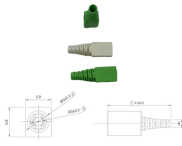

More manure was collected using improved troughs, doubling quantities in Duko and Tibali compared to traditional troughs. The study aimed to enhance feed efficiency and animal productivity through ...

Discover Ghana. Explore Ghana facts, culture, history & comprehensive country profile with maps, statistics & research resources for students & travelers.