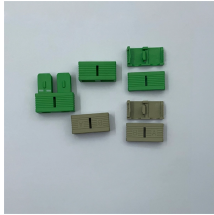

To this end, the use of improved feed trough was demonstrated in three communities in Northern Ghana, namely Duko and Tibali in Northern region; Gia in Upper East region in the late dry, ...

Ghana is a country in western Africa situated on the coast of the Gulf of Guinea. Although relatively small in area and population, Ghana is one of the leading countries of Africa and is ...