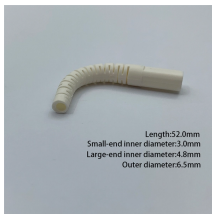

Discover better-for-you sub sandwiches at Subway. View our menu of sandwiches, order online, find restaurants, order catering or buy gift cards.