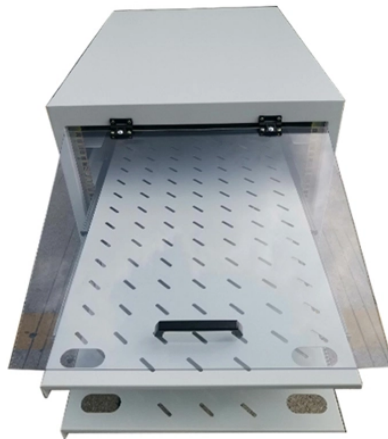

Gigabit PoE Intelligent Switch

Gigabit PoE Intelligent Switch

Compliant with the 802.3af/at PoE+ standard, TL-SG705P supports up to 30 W on each PoE port. The total 65 W PoE power budget * for the 4× PoE+ ports opens up a wide range of applications, such as ...

Our 8 port gigabit smart managed switch gives you the power to customize your network. High Cost-effectiveness: Reduce setup time and ongoing maintenance costs with our plug-and-play Cloud ...

The device features 8 Gigabit PoE ports and 2 Gigabit RJ45 ports, complying with IEEE 802.3, IEEE 802.3u, and IEEE 802.3x standards. The RJ45 ports support 10/100/1000Mbps auto-negotiation. In ...

Manage locally or remotely through the Cloud for simple yet powerful control of your network anytime, anywhere. A 1-year subscription is included.

Product Description A black metal desktop switch with 5 gigabit ports, including 4 PoE+ for effortless device connectivity.

Equipped with 16 Gigabit Ethernet ports, the switch can power wireless LAN access points and bridges, VoIP phones, IP video cameras and more while delivering network speeds of up to 1,000 Mbps.

Contact Us