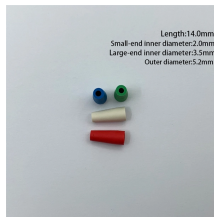

Telecom Catalog Optical Distribution Frames 103742AE - Free download as PDF File (.pdf), Text File (.txt) or read online for free. High-Density Frame Solutions NGF Optical Distribution Frames 3rd ...