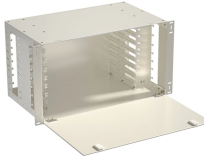

An optical distribution frame (ODF) is a central hub in fiber optic networks, crucial for managing and organizing fiber optic cables and connections. ODFs are designed to provide high-density fiber ...