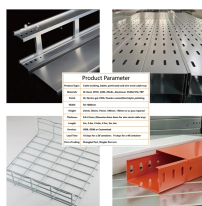

Encuentra Patch Panel de 8 Puertos Mini-Com, Para Uso con Gabinetes Multipropósito, de Instalación a Presión, Color Blanco y mucho más en Chipcom S.A Guatemala.

With 8 available ports, the patch panel for fiber can accommodate up to 8 fiber cores, allowing for scalable and organized connections. Whether you're terminating a small branch fiber line or ...

Home » Products » Fiber Patch Panel 8 Ports Installed 8 Core SC/UPC Coupler with Pigtail terminal box

High-quality 8 port fiber patch panel with SC UPC/APC adapters and pigtail. Features thickened 1.0mm design for OM3/OM4 compatibility, ideal for FTTH and data center networking.

Certificado para conexión de 100 MHz a 8 puertos Gigabit RJ-45 Ethernet. El panel de conexión de 10 pulgadas de ancho es muy adecuado para aplicaciones domésticas y de pequeñas y medianas ...

Modular patch panels accept all Mini-Com® Modules in copper, fiber, and A/V, which snap in and out for easy moves, adds, and changes. This modular system is ideal for multimedia applications, providing ...

8 port fiber patch panel is made of high-quality cold-rolled steel plate material and cold-rolled steel plate, electrostatic spraying, with enough impact strength.

Conectividad Guatemala, 3 avenida 10-90 Zona 9, Ciudad de Guatemala +502 2379-9074 Lunes a Jueves 8:00 a 18:00 Viernes 8:00 a 17:30 Sábado 9:00 a 12:00 info@conectividad .gt ...