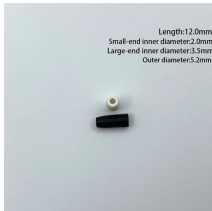

Features a live demonstration of a prototype liquid cooled switch that contains liquid cooled eXtra Dense Pluggable Optics XPO modules. It also showcases modules, connectors and components from ...