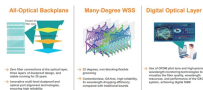

"Been coming here for years with friends and family who enjoy delicious Guatemalan food. I've had nothing but good experiences with them so I'm a bit confused as to why so many negative reviews.