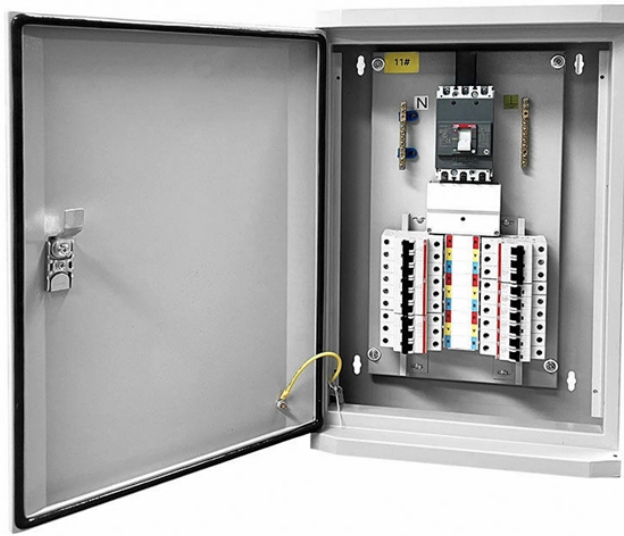

Guatemalan large-core fiber OM5

Guatemalan large-core fiber OM5

OM5 fiber, also known as WBMMF (wideband multimode fiber), is the newest type of multimode fiber, and it is backwards compatible with OM4. It has the same core size as OM2, OM3, ...