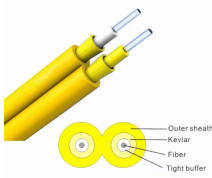

If something is high, it is a long way above the ground, above sea level, or above a person or thing. I looked down from the high window. The bridge was high, jacked up on wooden piers. The sun was ...