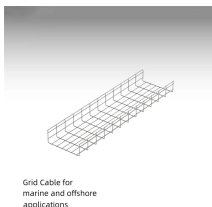

High-performance rack-mount fiber enclosures engineered for efficient splicing, termination, and cable management. Built from aircraft-grade aluminum, these scalable enclosures support multiple adapter ...