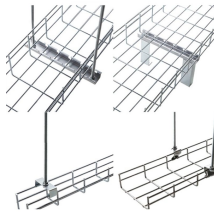

household in the Household topic by Longman Dictionary of Contemporary English | LDOCE | What you need to know about Household: words, phrases and expressions | Household

Choosing the right electrical junction box size is crucial for safety and code compliance in your US projects. This guide helps you determine the correct ...