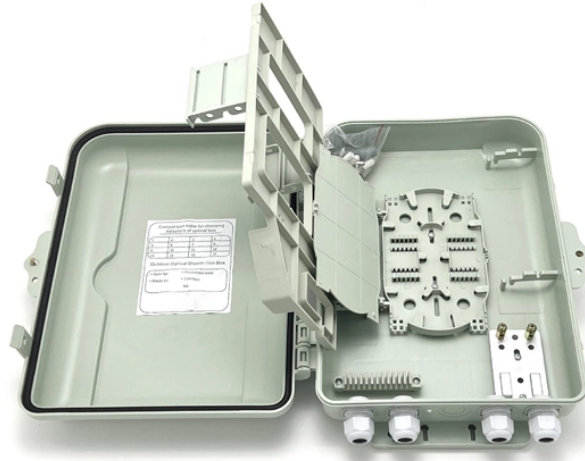

Household wiring interface in distribution box

Household wiring interface in distribution box

Find out how to properly wire an electrical panel box with a comprehensive diagram and step-by-step instructions.

Whether you're an electrician or a DIY enthusiast, this tutorial will help you understand the fundamentals of wiring a distribution box for a residential setup.

The following tutorial explains how to wire a 120V single-phase breaker and load points in a residential panel. 120V single-phase circuits are commonly used in homes for lighting and receptacle outlets.

The diagram of the distribution board's wiring shows exactly how each circuit is wired and connected. It also includes any additional components, such as smoke detectors or surge ...

We'll show you how to run the wires, install the proper jacks and hook up the central distribution box. The new system doesn't mean you have to scrap your old cables and jacks. Existing ...

In this video, we'll walk you through the process of wiring a home distribution box with a detailed connection diagram. Whether you're an electrician or a DIY enthusiast, this guide will help you ...

The wiring diagram for a house's distribution board should have all the necessary information outlined clearly. It should include the main switch, circuit-breakers, cables and wires, and the individual ...