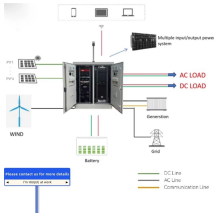

Shop our selection of Huawei core switches for reliable and efficient network solutions. Ideal for data centers and enterprise networks. Buy now for top quality!