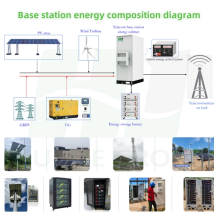

Cost-Efficient Edge: The S5735S-L24T4S-QA2 ($150-$170) provides 24xGigabit ports and 4xSFP+ at 20+ units, suited for branch offices. PoE Focus: The S5735-L24P4S-A1 ($269-$399) ...