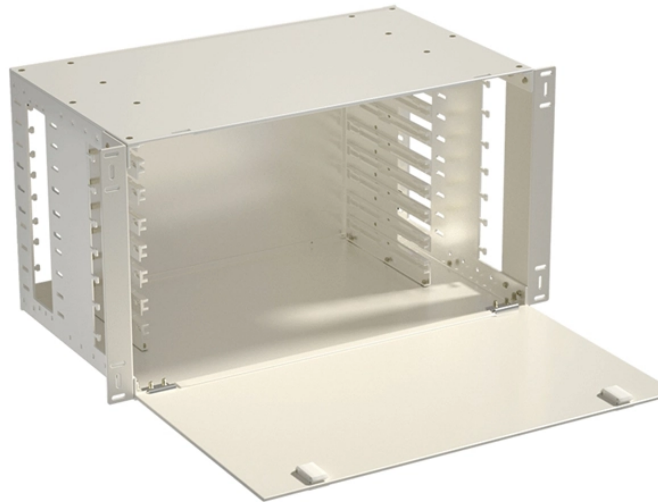

How much does a Jiyue electrical distribution box manufacturer quote

How much does a Jiyue electrical distribution box manufacturer quote

Upgrade your Power Distribution Cabinet & Box with the elegant and durable Distribution Box Price. Power distribution cabinet & box price varies by specs, OEM requirements, and factory volume.

Three scenario cards illustrate typical quotes based on common home configurations and regional factors. Basic: 100A indoor replacement — Panel, new breakers, basic wiring; 6-8 hours; ...

Junon is a manufacturer with Distribution Box. We provide Metal Consumer Unit Enclosure. You can browse related products and initiate consultations on our website.

An AC distribution box is a critical device for controlling and distributing alternating current (AC) electrical power within an electrical system. Acting as a central hub, it receives the power supply and facilitates ...

At present, the company's main products are standard power distribution boxes, standard power distribution cabinets, standard power box tripods, and can also be customized for ...

A power distribution cabinet is a device used to store and distribute electrical power. It typically contains a breaker panel, fuses, and other devices used to regulate the flow of electricity.